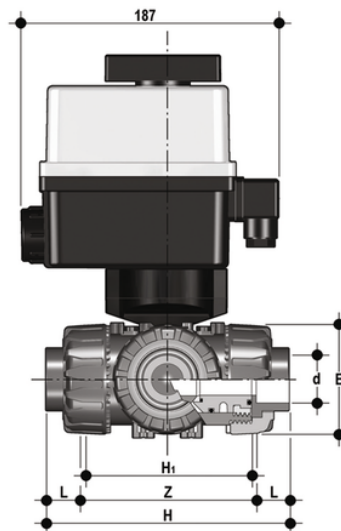

# LKDAC/CE 24 V AC/DC - electrically actuated DUAL BLOCK® 3-way ball valve

3 way DUAL BLOCK® ball valve with female ends for solvent welding, ASTM series with electric actuator 24 V AC/DC "L" ball.

## EPDM

Κωδικός Προϊόντος	tooltiplmage
LKDACEL112E1	-
LKDACEL200E1	-
LKDACEL038E1	-
LKDACEL012E1	-
LKDACEL034E1	-
LKDACEL100E1	-
LKDACEL114E1	-