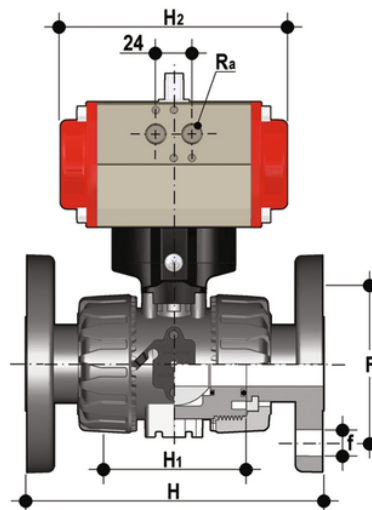

# VKDOAV/CP DA – pneumatically actuated DUAL BLOCK® 2-way ball valve

Pneumatically actuated DUAL BLOCK® ball valve with ANSI B16.5 cl.150#FF fixed flanges, Double Acting.