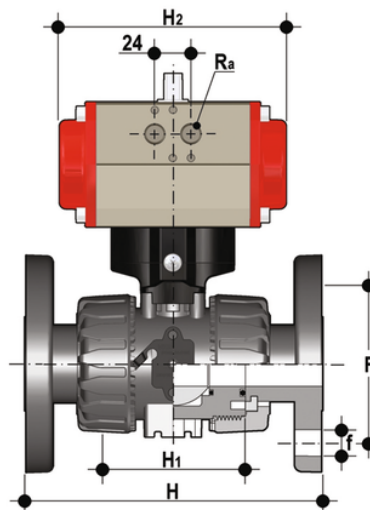

VKDOAV/CP DA - pneumatically actuated DUAL BLOCK® 2-way ball valve

Pneumatically actuated DUAL BLOCK® ball valve with ANSI B16.5 cl.150#FF fixed flanges, Double Acting.

EPDM

Κωδικός Προϊόντος	tooltiplmage
VKDOAVDA012E	-
VKDOAVDA034E	-
VKDOAVDA100E	-
VKDOAVDA112E	-
VKDOAVDA114E	-
VKDOAVDA200E	-