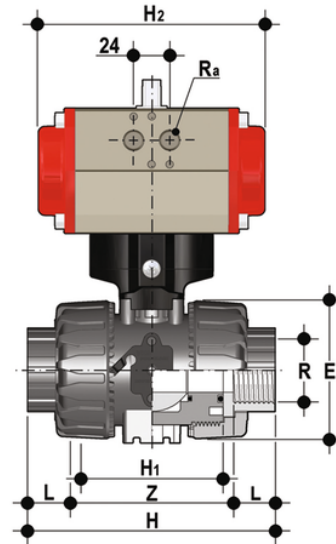

# VKDGV/CP NO - pneumatically actuated DUAL BLOCK® 2-way ball valve

2 way DUAL BLOCK® ball valve with JIS thread female ends with pneumatic actuator, Normally Open function.