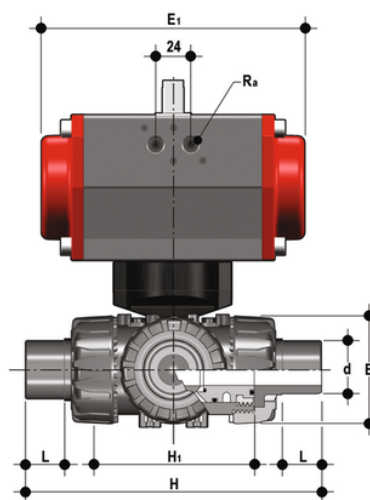

TKDDV/CP DA - pneumatically actuated DUAL BLOCK® 3-way ball valve

3 way DUAL BLOCK® ball valve with male metric ends with pneumatic actuator, Double-Acting function. "T" ball, configuration 1.

EPDM

Κωδικός Προϊόντος	tooltiplmage
TKDDVDA020E1	-
TKDDVDA025E1	-
TKDDVDA032E1	-
TKDDVDA040E1	-
TKDDVDA050E1	-
TKDDVDA063E1	-