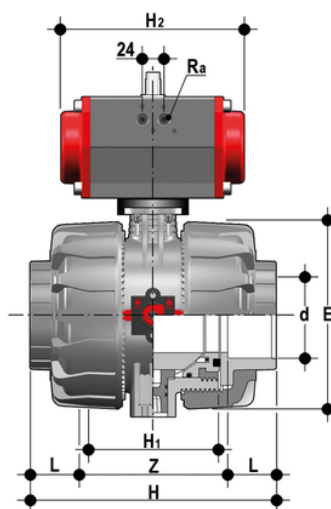

VKDAC/CP NC - pneumatically actuated DUAL BLOCK® 2-way ball valve

2 way DUAL BLOCK® ball valve with female ends for solvent welding, ASTM series with pneumatic actuator, Normally Closed function.

EPDM

Κωδικός Προϊόντος	tooltimage
VKDACNC212E	-
VKDACNC300E	-
VKDACNC400E	-

FKM

Κωδικός Προϊόντος	tooltimage
VKDACNC212F	-
VKDACNC300F	-
VKDACNC400F	-