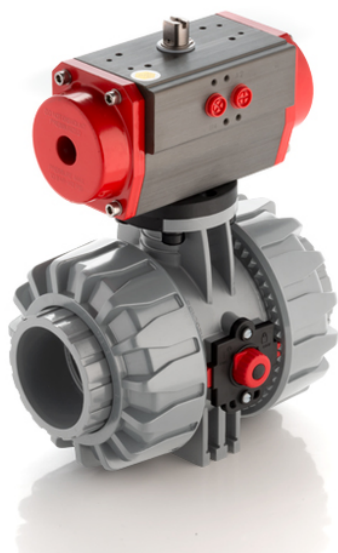

VKDAC/CP NC - pneumatically actuated DUAL BLOCK® 2-way ball valve

2 way DUAL BLOCK® ball valve with female ends for solvent welding, ASTM series with pneumatic actuator, Normally Closed function.

EPDM

Κωδικός Προϊόντος	tooltimage
VKDACNC212E	-
VKDACNC300E	-
VKDACNC400E	-

FKM

Κωδικός Προϊόντος	tooltimage
VKDACNC212F	-
VKDACNC300F	-
VKDACNC400F	-