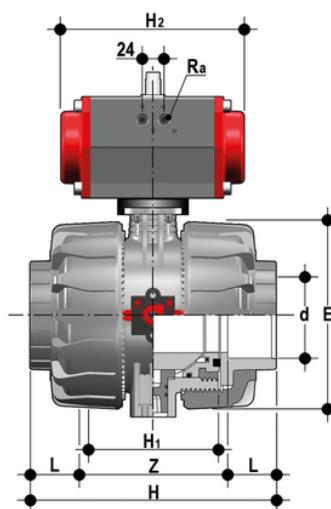

VKDLV/CP DA - pneumatically actuated DUAL BLOCK® 2-way ball valve

2 way DUAL BLOCK® ball valve with female ends for solvent welding, BS series with pneumatic actuator, Double-Acting function.

EPDM

Κωδικός Προϊόντος	tooltimage
VKDLVDA212E	-
VKDLVDA300E	-
VKDLVDA400E	-

FKM

Κωδικός Προϊόντος	tooltimage
VKDLVDA212F	-
VKDLVDA300F	-
VKDLVDA400F	-