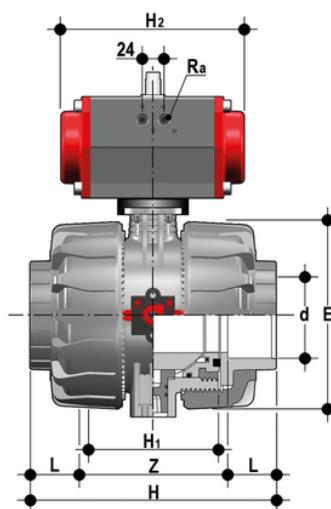

VKDAC/CP NO – pneumatically actuated DUAL BLOCK® 2-way ball valve

2 way DUAL BLOCK® ball valve with female ends for solvent welding, ASTM series with pneumatic actuator, Normally Open function.

EPDM

Κωδικός Προϊόντος	tooltimage
VKDACNO212E	-
VKDACNO300E	-
VKDACNO400E	-

FKM

Κωδικός Προϊόντος	tooltimage
VKDACNO212F	-
VKDACNO300F	-
VKDACNO400F	-