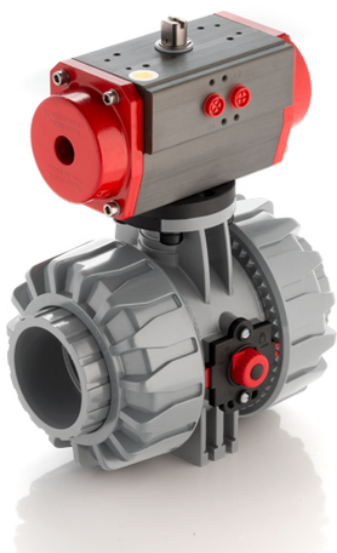

VKDAC/CP NO – pneumatically actuated DUAL BLOCK® 2-way ball valve

2 way DUAL BLOCK® ball valve with female ends for solvent welding, ASTM series with pneumatic actuator, Normally Open function.

EPDM

Κωδικός Προϊόντος	tooltimage
VKDACNO212E	-
VKDACNO300E	-
VKDACNO400E	-

FKM

Κωδικός Προϊόντος	tooltimage
VKDACNO212F	-
VKDACNO300F	-
VKDACNO400F	-