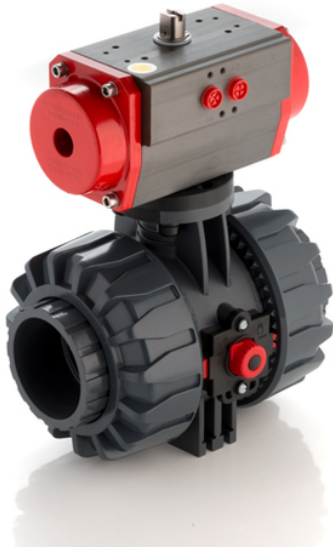

VKDLV/CP NC - pneumatically actuated DUAL BLOCK® 2-way ball valve

2 way DUAL BLOCK® ball valve with female ends for solvent welding, BS series with pneumatic actuator, Normally Closed function.

EPDM

Κωδικός Προϊόντος	tooltimage
VKDLVNC212E	-
VKDLVNC300E	-
VKDLVNC400E	-

FKM

Κωδικός Προϊόντος	tooltimage
VKDLVNC212F	-
VKDLVNC300F	-
VKDLVNC400F	-