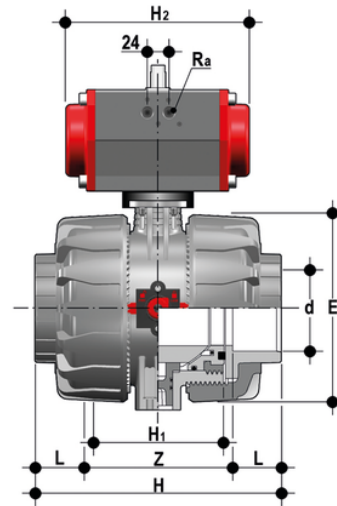

VKDLV/CP NC - pneumatically actuated DUAL BLOCK® 2-way ball valve

2 way DUAL BLOCK® ball valve with female ends for solvent welding, BS series with pneumatic actuator, Normally Closed function.

EPDM

Κωδικός Προϊόντος	tooltimage
VKDLVNC212E	-
VKDLVNC300E	-
VKDLVNC400E	-

FKM

Κωδικός Προϊόντος	tooltimage
VKDLVNC212F	-
VKDLVNC300F	-
VKDLVNC400F	-