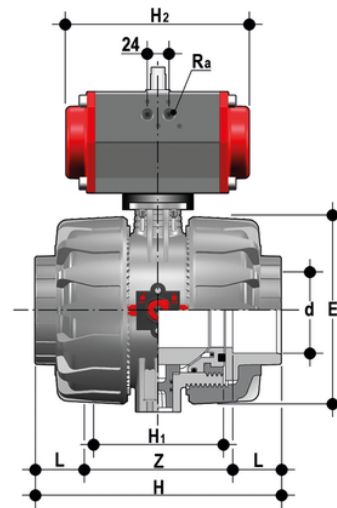

# VKDLV/CP NO – pneumatically actuated DUAL BLOCK® 2-way ball valve

2 way DUAL BLOCK® ball valve with female ends for solvent welding, BS series with pneumatic actuator, Normally Open function.

## EPDM

Κωδικός Προϊόντος	tooltiplmage
VKDLVNO212E	-
VKDLVNO300E	-
VKDLVNO400E	-