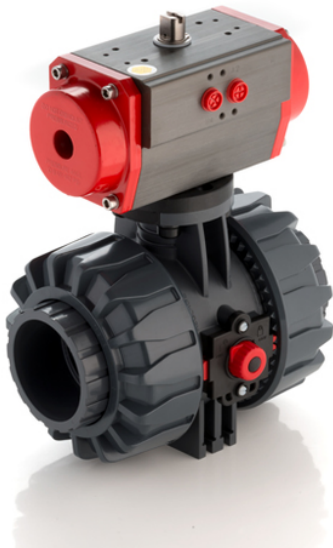

# VKDLV/CP NO – pneumatically actuated DUAL BLOCK® 2-way ball valve

2 way DUAL BLOCK® ball valve with female ends for solvent welding, BS series with pneumatic actuator, Normally Open function.

## EPDM

Κωδικός Προϊόντος	tooltiplmage
VKDLVNO212E	-
VKDLVNO300E	-
VKDLVNO400E	-