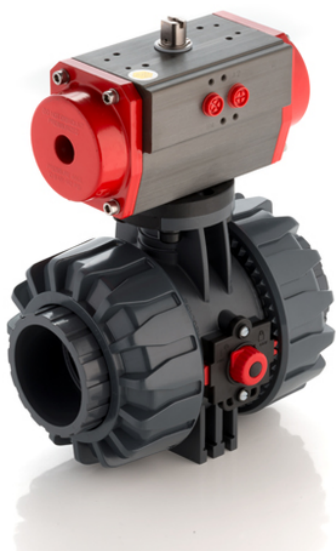

# VKDAV/CP DA – pneumatically actuated DUAL BLOCK® 2-way ball valve

2 way DUAL BLOCK® ball valve with female ends for solvent welding, ASTM series with pneumatic actuator, Double-Acting function.

## EPDM

Κωδικός Προϊόντος	tooltimage
VKDAVDA212E	-
VKDAVDA300E	-
VKDAVDA400E	-

## FKM

Κωδικός Προϊόντος	tooltimage
VKDAVDA212F	-
VKDAVDA300F	-
VKDAVDA400F	-