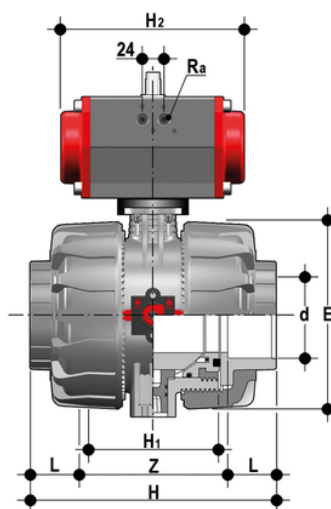

# VKDAV/CP DA – pneumatically actuated DUAL BLOCK® 2-way ball valve

2 way DUAL BLOCK® ball valve with female ends for solvent welding, ASTM series with pneumatic actuator, Double-Acting function.

## EPDM

Κωδικός Προϊόντος	tooltimage
VKDAVDA212E	-
VKDAVDA300E	-
VKDAVDA400E	-