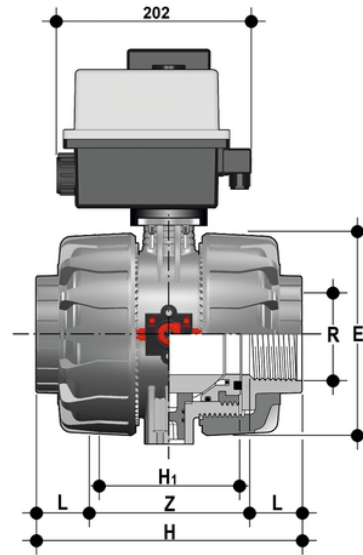

# VKDFV/CE 90-240 V AC - electrically actuated DUAL BLOCK® 2-way ball valve

2 way 2 way DUAL BLOCK® ball valve with female ends, gas cylinder thread with multi-volt electric actuator 90-240 V AC 50-60 Hz.