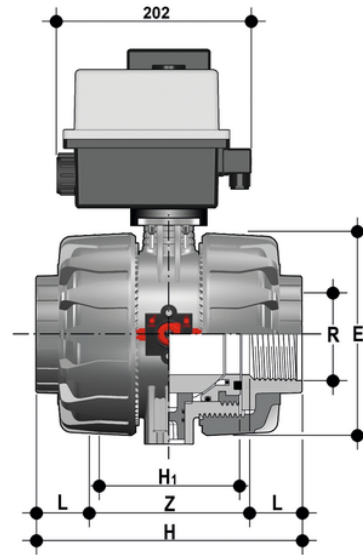

VKDFV/CE 90-240 V AC - electrically actuated DUAL BLOCK® 2-way ball valve

2 way 2 way DUAL BLOCK® ball valve with female ends, gas cylinder thread with multi-volt electric actuator 90-240 V AC 50-60 Hz.

EPDM

Κωδικός Προϊόντος	tooltiplmage
VKDFVEM212E	-
VKDFVEM300E	-
VKDFVEM400E	-

FKM

Κωδικός Προϊόντος	tooltiplmage
VKDFVEM212F	-
VKDFVEM300F	-
VKDFVEM400F	-