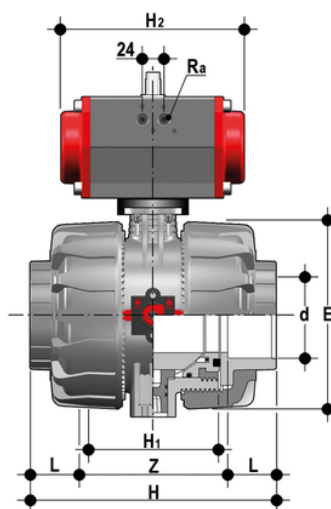

VKDAV/CP NC - pneumatically actuated DUAL BLOCK® 2-way ball valve

2 way DUAL BLOCK® ball valve with female ends for solvent welding, ASTM series with pneumatic actuator, Normally Closed function.

EPDM

Κωδικός Προϊόντος	tooltiplmage
VKDAVNC212E	-
VKDAVNC300E	-
VKDAVNC400E	-

FKM

Κωδικός Προϊόντος	tooltiplmage
VKDAVNC212F	-
VKDAVNC300F	-
VKDAVNC400F	-