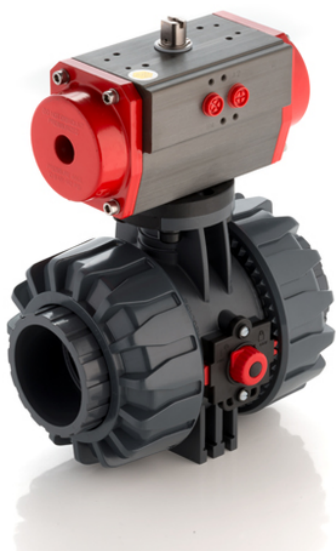

VKDAV/CP NC - pneumatically actuated DUAL BLOCK® 2-way ball valve

2 way DUAL BLOCK® ball valve with female ends for solvent welding, ASTM series with pneumatic actuator, Normally Closed function.

EPDM

Κωδικός Προϊόντος	tooltiplmage
VKDAVNC212E	-
VKDAVNC300E	-
VKDAVNC400E	-

FKM

Κωδικός Προϊόντος	tooltiplmage
VKDAVNC212F	-
VKDAVNC300F	-
VKDAVNC400F	-