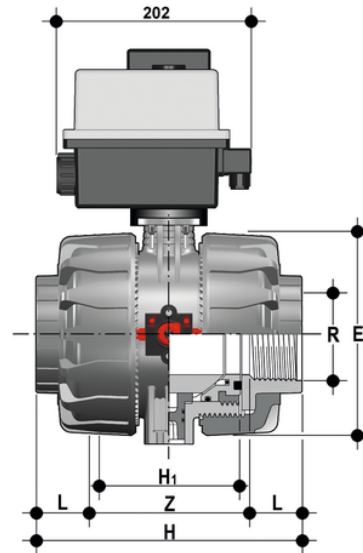

VKDFV/CE 24 V AC/DC – electrically actuated DUAL BLOCK® 2-way ball valve

2 way 2 way DUAL BLOCK® ball valve with female ends, gas cylinder thread with electric actuator 24 V AC/DC.

EPDM

Κωδικός Προϊόντος

VKDFVEL212E

VKDFVEL300E

VKDFVEL400E

FKM

Κωδικός Προϊόντος

VKDFVEL212F

VKDFVEL300F

VKDFVEL400F