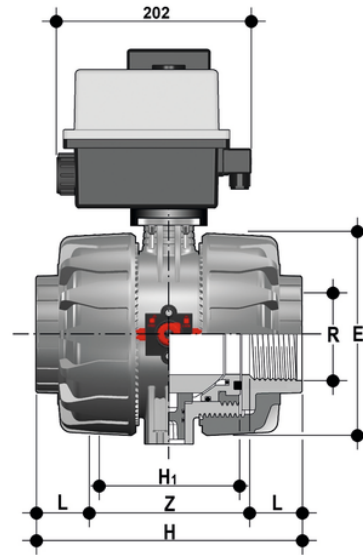

# VKDFV/CE 24 V AC/DC – electrically actuated DUAL BLOCK® 2-way ball valve

2 way 2 way DUAL BLOCK® ball valve with female ends, gas cylinder thread with electric actuator 24 V AC/DC.

## EPDM

Κωδικός Προϊόντος	tooltplmage
VKDFVEL212E	-
VKDFVEL300E	-
VKDFVEL400E	-