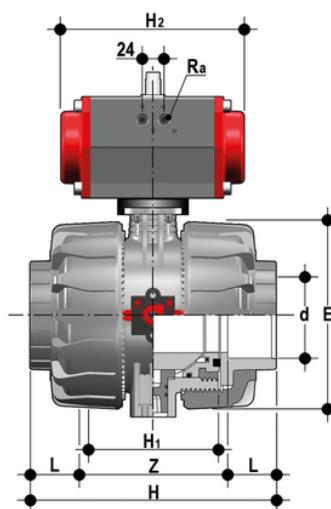

# VKDAV/CP NO – pneumatically actuated DUAL BLOCK® 2-way ball valve

2 way DUAL BLOCK® ball valve with female ends for solvent welding, ASTM series with pneumatic actuator, Normally Open function.

## EPDM

| Κωδικός Προϊόντος | tooltiplmage |
|-------------------|--------------|
| VKDAVNO212E       | -            |
| VKDAVNO300E       | -            |
| VKDAVNO400E       | -            |