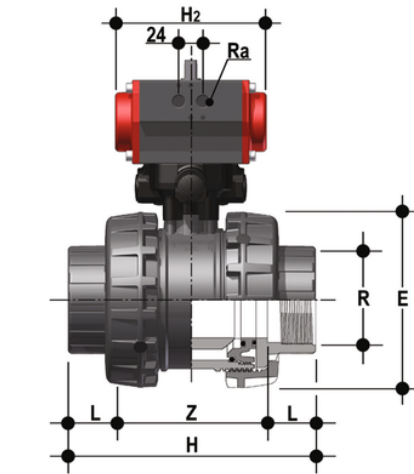

# VXEFV/CP NC - pneumatically actuated Easyfit 2-way ball valve

2 way Easyfit valve with gas cylinder thread female ends with pneumatic actuator, Normally Closed function.