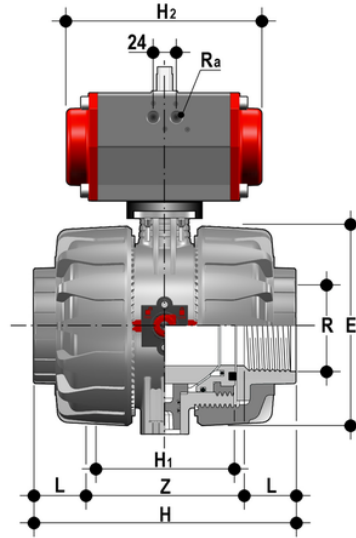

# VKDNV/CP DA – pneumatically actuated DUAL BLOCK® 2-way ball valve

2 way DUAL BLOCK® ball valve with NPT thread female ends with pneumatic actuator, Double-Acting function.

## EPDM