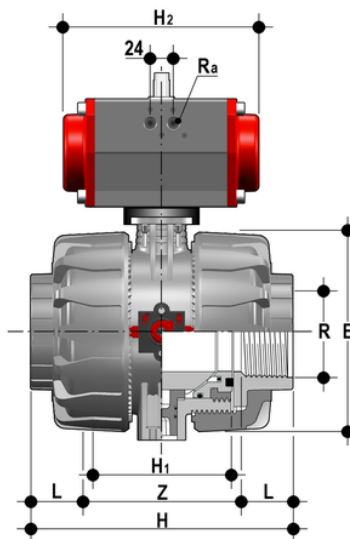

# VKDNV/CP DA - pneumatically actuated DUAL BLOCK® 2-way ball valve

2 way DUAL BLOCK® ball valve with NPT thread female ends with pneumatic actuator, Double-Acting function.

## EPDM

Κωδικός Προϊόντος	tooltimage
VKDNVDA212E	-
VKDNVDA300E	-
VKDNVDA400E	-