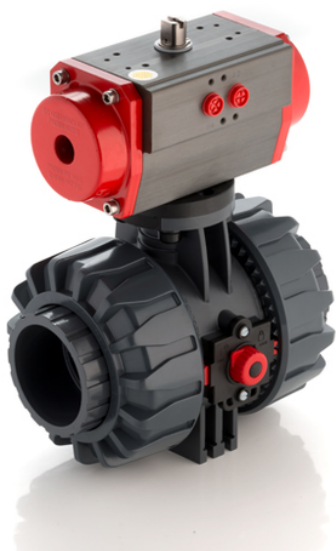

# VKDNV/CP DA - pneumatically actuated DUAL BLOCK® 2-way ball valve

2 way DUAL BLOCK® ball valve with NPT thread female ends with pneumatic actuator, Double-Acting function.

## EPDM

Κωδικός Προϊόντος	tooltimage
VKDNVDA212E	-
VKDNVDA300E	-
VKDNVDA400E	-

## FKM

Κωδικός Προϊόντος	tooltimage
VKDNVDA212F	-
VKDNVDA300F	-
VKDNVDA400F	-