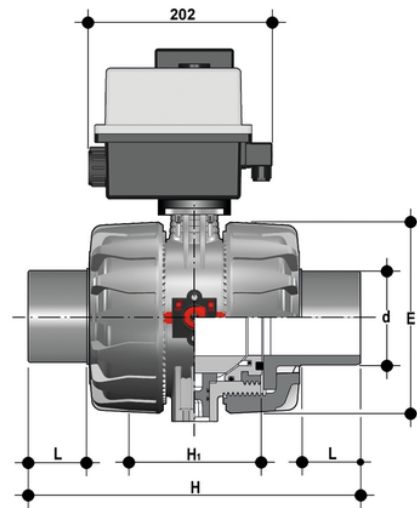

# VKDDV/CE 24 V AC/DC - electrically actuated DUAL BLOCK® 2-way ball valve

2 way 2 way DUAL BLOCK® ball valve with male ends for solvent welding, metric series with electric actuator 24 V AC/DC.

### Κωδικός Προϊόντος

VKDDVEL075E

VKDDVEL090E

VKDDVEL110E