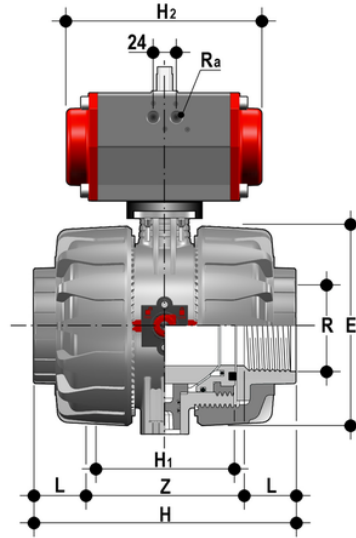

VKDNV/CP NC - pneumatically actuated DUAL BLOCK® 2-way ball valve

2 way DUAL BLOCK® ball valve with NPT thread female ends with pneumatic actuator, Normally Closed function.

EPDM

Κωδικός Προϊόντος	tooltiplmage
VKDNVNC212E	-
VKDNVNC300E	-
VKDNVNC400E	-

FKM

Κωδικός Προϊόντος	tooltiplmage
VKDNVNC212F	-
VKDNVNC300F	-
VKDNVNC400F	-