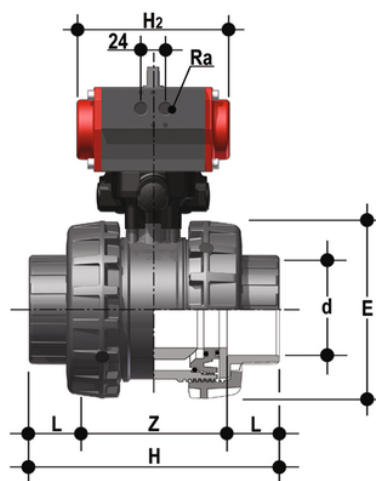

# VXEJV/CP DA - pneumatically actuated Easyfit 2-way ball valve

2 way Easyfit valve with female ends for solvent welding, JIS series with pneumatic actuator, Double-Acting function.

## EPDM