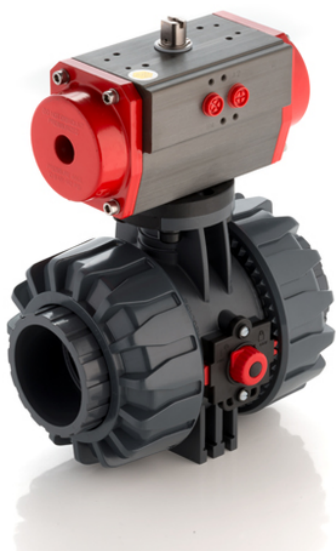

# VKDNV/CP NO – pneumatically actuated DUAL BLOCK® 2-way ball valve

2 way DUAL BLOCK® ball valve with NPT thread female ends with pneumatic actuator, Normally Open function.

## EPDM

Κωδικός Προϊόντος	tooltiplmage
VKDNVNO212E	-
VKDNVNO300E	-
VKDNVNO400E	-