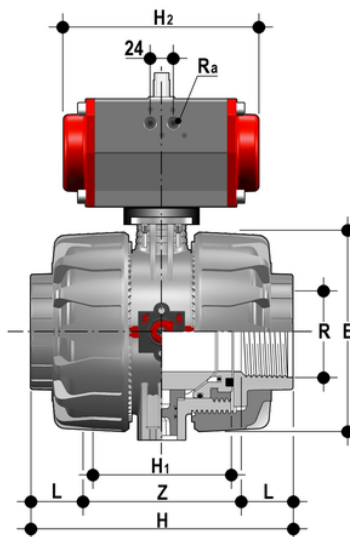

# VKDNV/CP NO – pneumatically actuated DUAL BLOCK® 2-way ball valve

2 way DUAL BLOCK® ball valve with NPT thread female ends with pneumatic actuator, Normally Open function.

## EPDM

Κωδικός Προϊόντος	tooltiplmage
VKDNVNO212E	-
VKDNVNO300E	-
VKDNVNO400E	-