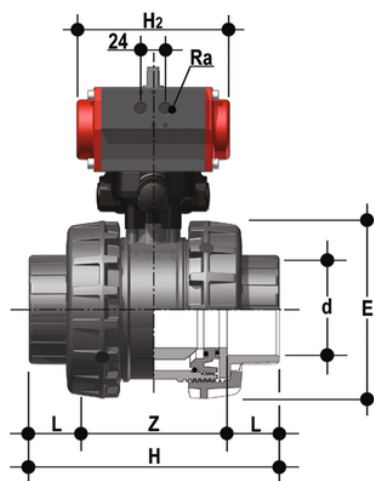

VXEJV/CP NC - pneumatically actuated Easyfit 2-way ball valve

2 way Easyfit valve with female ends for solvent welding, JIS series with pneumatic actuator, Normally Closed function.

EPDM

Κωδικός Προϊόντος

VXEJVNC212E

VXEJVNC300E

VXEJVNC400E

FKM

Κωδικός Προϊόντος

VXEJVNC212F

VXEJVNC300F

VXEJVNC400F