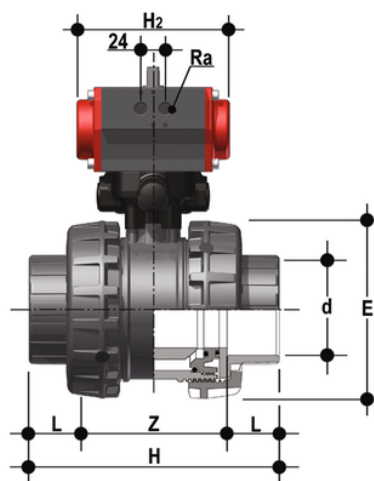

VXEJV/CP NC - pneumatically actuated Easyfit 2-way ball valve

2 way Easyfit valve with female ends for solvent welding, JIS series with pneumatic actuator, Normally Closed function.

EPDM

Κωδικός Προϊόντος	tooltimage
VXEJVNC212E	-
VXEJVNC300E	-
VXEJVNC400E	-

FKM

Κωδικός Προϊόντος	tooltimage
VXEJVNC212F	-
VXEJVNC300F	-
VXEJVNC400F	-