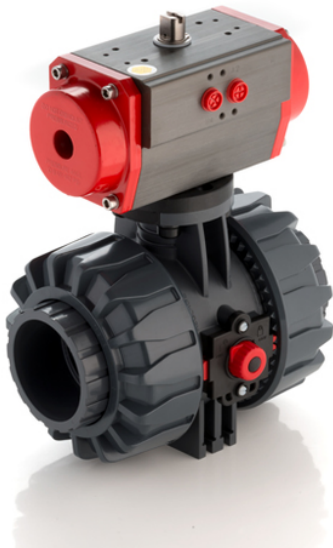

VKDJV/CP DA – pneumatically actuated DUAL BLOCK® 2-way ball valve

2 way DUAL BLOCK® ball valve with female ends for solvent welding, JIS series with pneumatic actuator, Double-Acting function.

EPDM

Κωδικός Προϊόντος	tooltimage
VKDJVDA212E	-
VKDJVDA300E	-
VKDJVDA400E	-

FKM

Κωδικός Προϊόντος	tooltimage
VKDJVDA212F	-
VKDJVDA300F	-
VKDJVDA400F	-