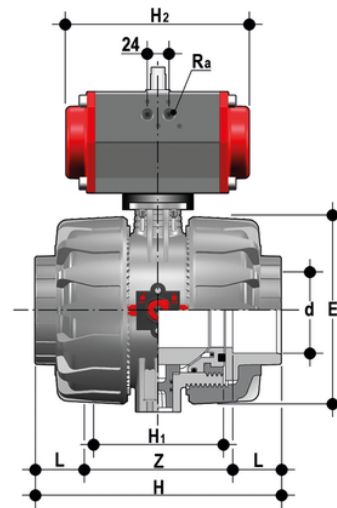

VKDJV/CP DA – pneumatically actuated DUAL BLOCK® 2-way ball valve

2 way DUAL BLOCK® ball valve with female ends for solvent welding, JIS series with pneumatic actuator, Double-Acting function.

EPDM

Κωδικός Προϊόντος	tooltimage
VKDJVDA212E	-
VKDJVDA300E	-
VKDJVDA400E	-

FKM

Κωδικός Προϊόντος	tooltimage
VKDJVDA212F	-
VKDJVDA300F	-
VKDJVDA400F	-