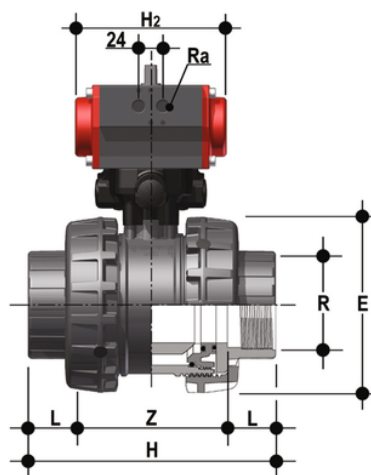

# VXEFC/CP NO - pneumatically actuated Easyfit 2-way ball valve

2 way Easyfit valve with gas cylinder thread female ends with pneumatic actuator, Normally Open function.

## EPDM

Κωδικός Προϊόντος	toolplmage
VXEFCNO212E	-
VXEFCNO300E	-
VXEFCNO400E	-