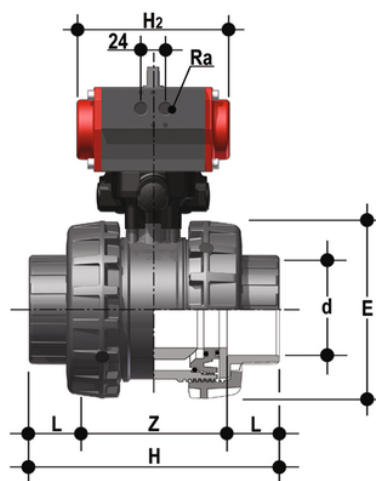

# VXEJV/CP NO - pneumatically actuated Easyfit 2-way ball valve

2 way Easyfit valve with female ends for solvent welding, JIS series with pneumatic actuator, Normally Open function.

## EPDM