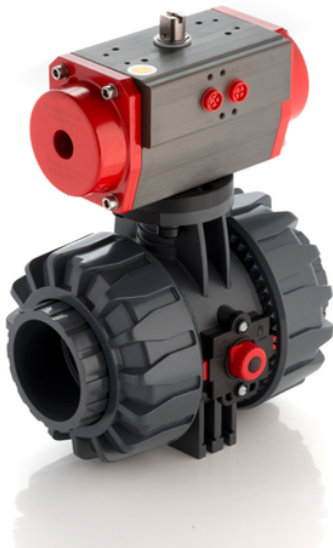

VKDJV/CP NC – pneumatically actuated DUAL BLOCK® 2-way ball valve

2 way DUAL BLOCK® ball valve with female ends for solvent welding, JIS series with pneumatic actuator, Normally Closed function.

EPDM

Κωδικός Προϊόντος	tooltimage
VKDJVNC212E	-
VKDJVNC300E	-
VKDJVNC400E	-

FKM

Κωδικός Προϊόντος	tooltimage
VKDJVNC212F	-
VKDJVNC300F	-
VKDJVNC400F	-