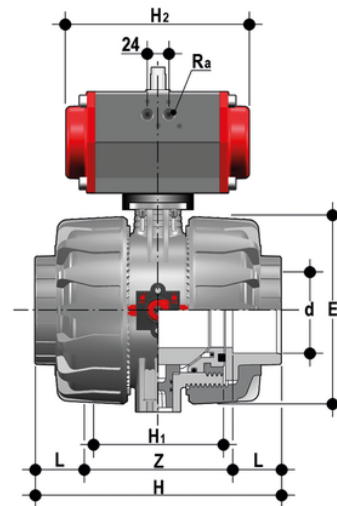

VKDJV/CP NC – pneumatically actuated DUAL BLOCK® 2-way ball valve

2 way DUAL BLOCK® ball valve with female ends for solvent welding, JIS series with pneumatic actuator, Normally Closed function.

EPDM

Κωδικός Προϊόντος	tooltimage
VKDJVNC212E	-
VKDJVNC300E	-
VKDJVNC400E	-

FKM

Κωδικός Προϊόντος	tooltimage
VKDJVNC212F	-
VKDJVNC300F	-
VKDJVNC400F	-