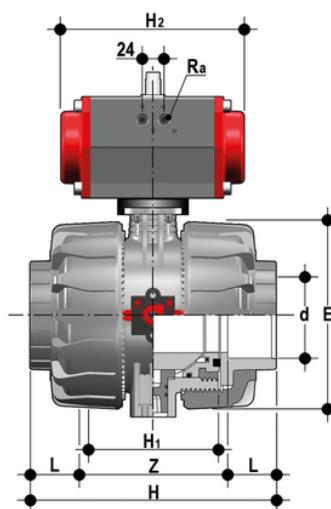

VKDJV/CP NO - pneumatically actuated DUAL BLOCK® 2-way ball valve

2 way DUAL BLOCK® ball valve with female ends for solvent welding, JIS series with pneumatic actuator, Normally Open function.

EPDM

Κωδικός Προϊόντος	tooltiplmage
VKDJVNO212E	-
VKDJVNO300E	-
VKDJVNO400E	-

FKM

Κωδικός Προϊόντος	tooltiplmage
VKDJVNO212F	-
VKDJVNO300F	-
VKDJVNO400F	-