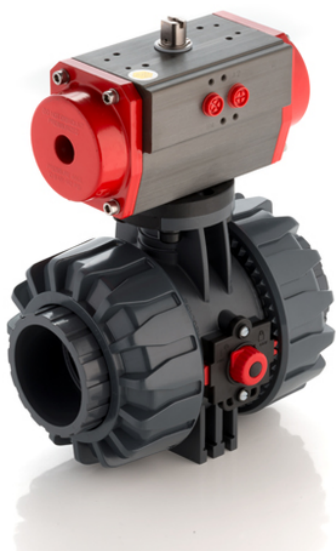

# VKDGV/CP DA - pneumatically actuated DUAL BLOCK® 2-way ball valve

2 way DUAL BLOCK® ball valve with JIS thread female ends with pneumatic actuator, Double-Acting function.

## EPDM

Κωδικός Προϊόντος	tooltimage
VKDGVDA212E	-
VKDGVDA300E	-
VKDGVDA400E	-

## FKM

Κωδικός Προϊόντος	tooltimage
VKDGVDA212F	-
VKDGVDA300F	-
VKDGVDA400F	-