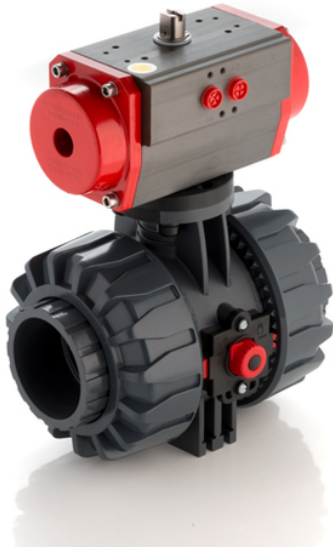

VKDG/CP DA - pneumatically actuated DUAL BLOCK® 2-way ball valve

2 way DUAL BLOCK® ball valve with JIS thread female ends with pneumatic actuator, Double-Acting function.

EPDM

Κωδικός Προϊόντος

VKDGVDA212E

VKDGVDA300E

VKDGVDA400E

FKM

Κωδικός Προϊόντος

VKDGVDA212F

VKDGVDA300F

VKDGVDA400F