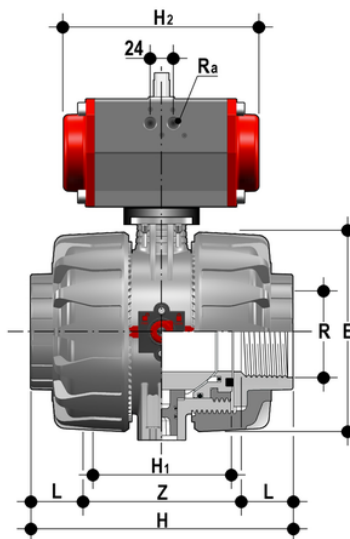

# VKDGV/CP DA - pneumatically actuated DUAL BLOCK® 2-way ball valve

2 way DUAL BLOCK® ball valve with JIS thread female ends with pneumatic actuator, Double-Acting function.

## EPDM

Κωδικός Προϊόντος	tooltimage
VKDGVDA212E	-
VKDGVDA300E	-
VKDGVDA400E	-