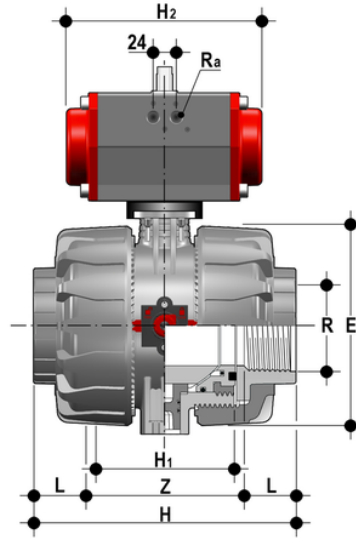

VKDG/CP DA - pneumatically actuated DUAL BLOCK® 2-way ball valve

2 way DUAL BLOCK® ball valve with JIS thread female ends with pneumatic actuator, Double-Acting function.

EPDM

Κωδικός Προϊόντος

VKDGVDA212E

VKDGVDA300E

VKDGVDA400E

FKM

Κωδικός Προϊόντος

VKDGVDA212F

VKDGVDA300F

VKDGVDA400F