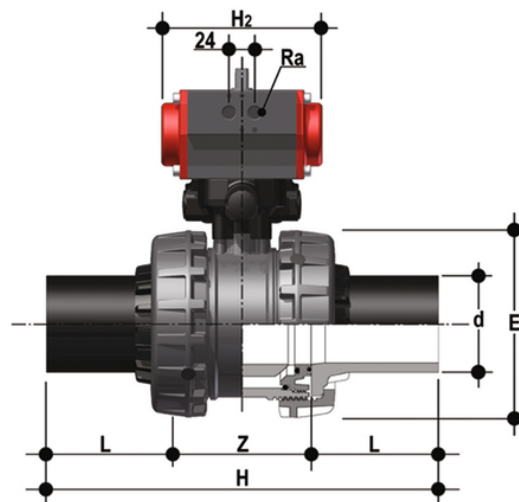

# VXEBEV/CP NO - pneumatically actuated Easyfit 2-way ball valve

2-way Easyfit valve with PE100 SDR 11 male ends for butt welding or electrofusion welding (CVDE) with pneumatic actuator, Normally Open function.

## EPDM

Κωδικός Προϊόντος	tooltiplmage
VXEBEVNO075E	-
VXEBEVNO090E	-
VXEBEVNO110E	-