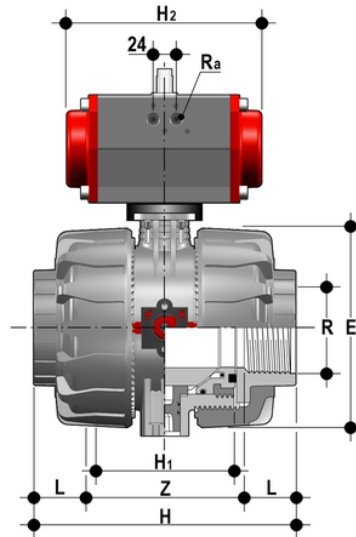

VKDGVC/CP NC – pneumatically actuated DUAL BLOCK® 2-way ball valve

2 way DUAL BLOCK® ball valve with JIS thread female ends with pneumatic actuator, Normally Closed function.

EPDM

Κωδικός Προϊόντος

VKDGVCNC212E

VKDGVCNC300E

VKDGVCNC400E

FKM

Κωδικός Προϊόντος

VKDGVCNC212F

VKDGVCNC300F

VKDGVCNC400F