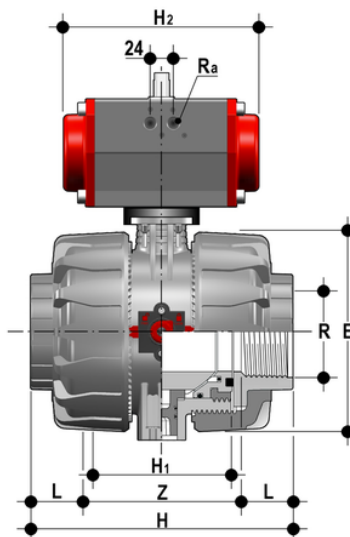

VKDGVC/CP NC - pneumatically actuated DUAL BLOCK® 2-way ball valve

2 way DUAL BLOCK® ball valve with JIS thread female ends with pneumatic actuator, Normally Closed function.

EPDM

Κωδικός Προϊόντος	tooltimage
VKDGVCNC212E	-
VKDGVCNC300E	-
VKDGVCNC400E	-

FKM

Κωδικός Προϊόντος	tooltimage
VKDGVCNC212F	-
VKDGVCNC300F	-
VKDGVCNC400F	-