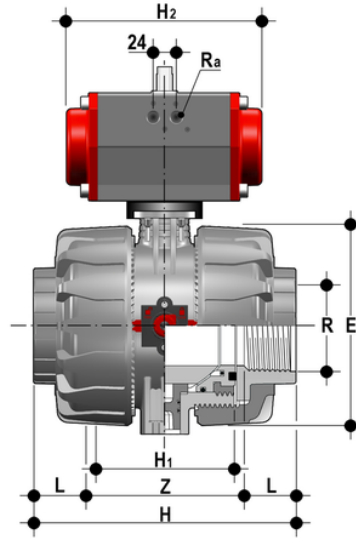

# VKDGV/CP NO - pneumatically actuated DUAL BLOCK® 2-way ball valve

2 way DUAL BLOCK® ball valve with JIS thread female ends with pneumatic actuator, Normally Open function.

## EPDM

Κωδικός Προϊόντος	tooltimage
VKDGVNO212E	-
VKDGVNO300E	-
VKDGVNO400E	-