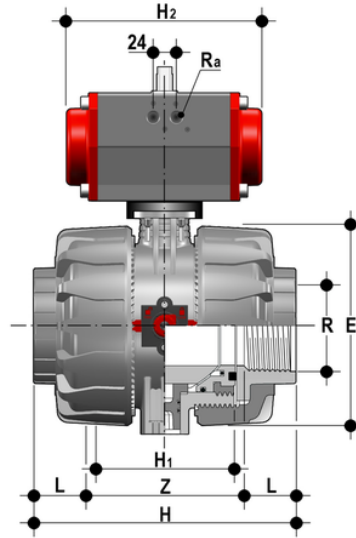

# VKDGV/CP NO – pneumatically actuated DUAL BLOCK® 2-way ball valve

2 way DUAL BLOCK® ball valve with JIS thread female ends with pneumatic actuator, Normally Open function.

## EPDM