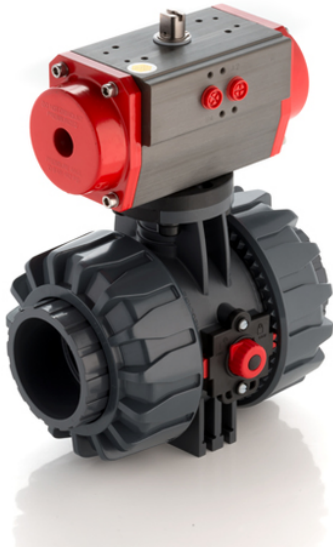

# VKDGV/CP NO – pneumatically actuated DUAL BLOCK® 2-way ball valve

2 way DUAL BLOCK® ball valve with JIS thread female ends with pneumatic actuator, Normally Open function.

### Κωδικός Προϊόντος

VKDGVNO212E

VKDGVNO300E

VKDGVNO400E