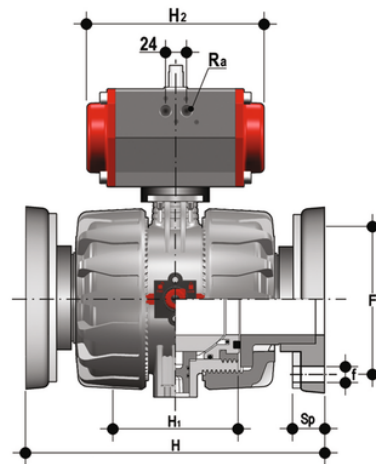

VKDOV/CP NC – pneumatically actuated DUAL BLOCK® 2-way ball valve

VKDOV: Pneumatically actuated DUAL BLOCK® ball valve with DIN 2501 – EN 1092 fixed flanges face to face according to EN558-1, Normally Closed.

VKDOAV: Pneumatically actuated DUAL BLOCK® ball valve with ANSI B.16.5 cl.150 #FF. fixed flanges, Normally Closed.

EPDM

Κωδικός Προϊόντος

VKDOVNC075E

VKDOVNC090E

VKDOVNC110E

FKM

Κωδικός Προϊόντος