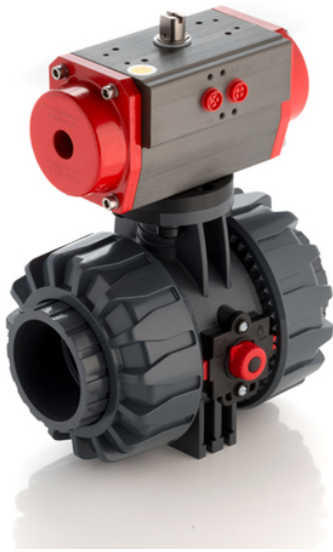

VKDOV/CP NC – pneumatically actuated DUAL BLOCK® 2-way ball valve

VKDOV: Pneumatically actuated DUAL BLOCK® ball valve with DIN 2501 – EN 1092 fixed flanges face to face according to EN558-1, Normally Closed.

VKDOAV: Pneumatically actuated DUAL BLOCK® ball valve with ANSI B.16.5 cl.150 #FF. fixed flanges, Normally Closed.

EPDM

Κωδικός Προϊόντος

VKDOVNC075E

VKDOVNC090E

VKDOVNC110E

FKM

Κωδικός Προϊόντος