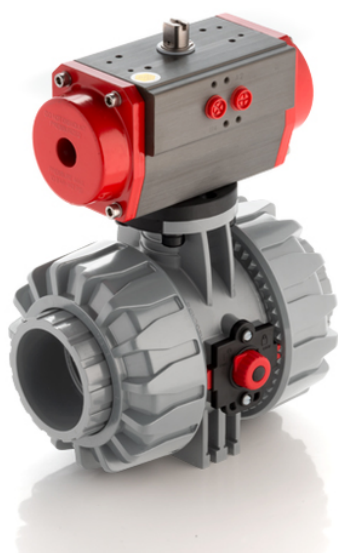

# VKDIC/CP NO – pneumatically actuated DUAL BLOCK® 2-way ball valve

Pneumatically actuated DUAL BLOCK® ball valve with metric plain socket ends for solvent welding, Normally Open.

## EPDM

Κωδικός Προϊόντος	tooltplmage
VKDICNO075E	-
VKDICNO090E	-
VKDICNO110E	-