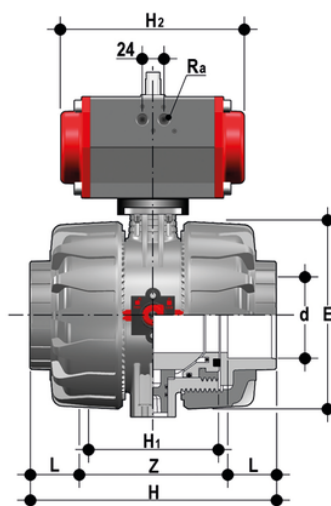

# VKDIC/CP NO – pneumatically actuated DUAL BLOCK® 2-way ball valve

Pneumatically actuated DUAL BLOCK® ball valve with metric plain socket ends for solvent welding, Normally Open.

## EPDM

Κωδικός Προϊόντος	tooltplmage
VKDICNO075E	-
VKDICNO090E	-
VKDICNO110E	-