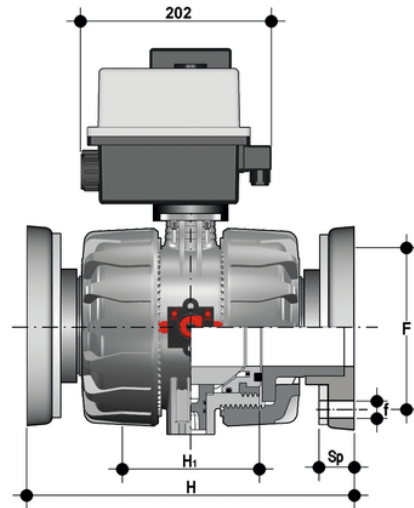

VKDOV/CE 90-240 V AC - electrically actuated DUAL BLOCK® 2-way ball valve

VKDOV: DUAL BLOCK® Ball Valve with fixed flanges EN/ISO/DIN PN 10/16, face to face dimensions as per EN 558-1 with multi-volt electric actuator 90-240 V AC 50-60 Hz.

VKDOAV: DUAL BLOCK® ball valve with fixed flanges, drilled ANSI B16.5 cl.150#FF with multi-volt electric actuator 90-240 V AC 50-60 Hz.

EPDM

Κωδικός Προϊόντος

VKDOVEM075E

VKDOVEM090E

VKDOVEM110E

FKM

Κωδικός Προϊόντος