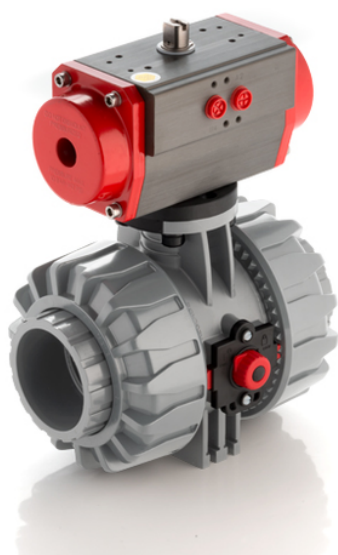

VKDNC/CP DA - pneumatically actuated DUAL BLOCK® 2-way ball valve

Pneumatically actuated DUAL BLOCK® ball valve with NPT socket threaded ends, Double Acting.

EPDM

Κωδικός Προϊόντος	tooltimage
VKDNCDA212E	-
VKDNCDA300E	-
VKDNCDA400E	-

FKM

Κωδικός Προϊόντος	tooltimage
VKDNCDA212F	-
VKDNCDA300F	-
VKDNCDA400F	-