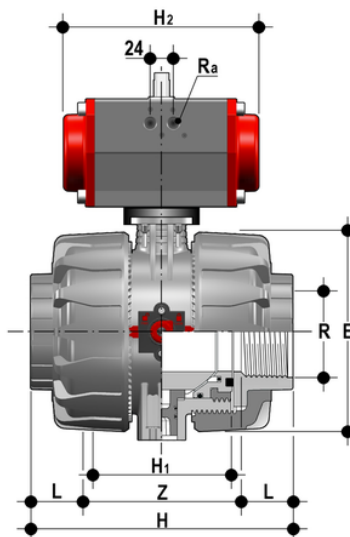

VKDNC/CP DA - pneumatically actuated DUAL BLOCK® 2-way ball valve

Pneumatically actuated DUAL BLOCK® ball valve with NPT socket threaded ends, Double Acting.

EPDM

Κωδικός Προϊόντος	tooltimage
VKDNCDA212E	-
VKDNCDA300E	-
VKDNCDA400E	-

FKM

Κωδικός Προϊόντος	tooltimage
VKDNCDA212F	-
VKDNCDA300F	-
VKDNCDA400F	-