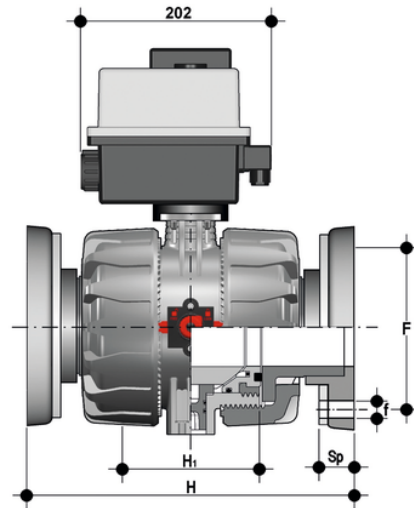

VKDOV/CE 24 V AC/DC – electrically actuated DUAL BLOCK® 2-way ball valve

VKDOV: DUAL BLOCK® Ball Valve with fixed flanges EN/ISO/DIN PN 10/16, face to face dimensions as per EN 558-1 with electric actuator 24 V AC/DC.

VKDOAV: DUAL BLOCK® ball valve with fixed flanges drilled ANSI B16.5 cl.150#FF with electric actuator 24 V AC/DC.

EPDM

Κωδικός Προϊόντος

VKDOVEL075E

VKDOVEL090E

VKDOVEL110E

FKM

Κωδικός Προϊόντος