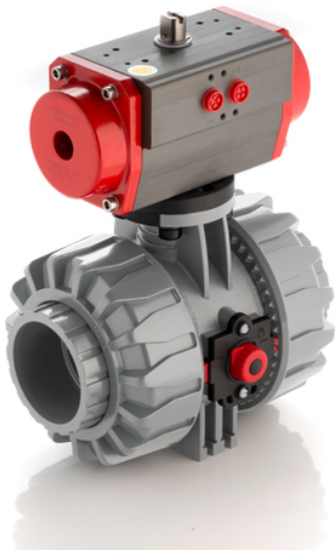

VKDNC/CP NC - pneumatically actuated DUAL BLOCK® 2-way ball valve

Pneumatically actuated DUAL BLOCK® ball valve with NPT socket threaded ends, Normally Closed.

EPDM

Κωδικός Προϊόντος	tooltimage
VKDNCNC212E	-
VKDNCNC300E	-
VKDNCNC400E	-

FKM

Κωδικός Προϊόντος	tooltimage
VKDNCNC212F	-
VKDNCNC300F	-
VKDNCNC400F	-