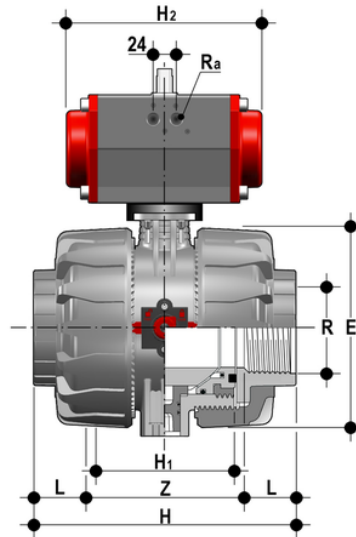

VKDNC/CP NC - pneumatically actuated DUAL BLOCK® 2-way ball valve

Pneumatically actuated DUAL BLOCK® ball valve with NPT socket threaded ends, Normally Closed.

EPDM

Κωδικός Προϊόντος	tooltimage
VKDNCNC212E	-
VKDNCNC300E	-
VKDNCNC400E	-

FKM

Κωδικός Προϊόντος	tooltimage
VKDNCNC212F	-
VKDNCNC300F	-
VKDNCNC400F	-