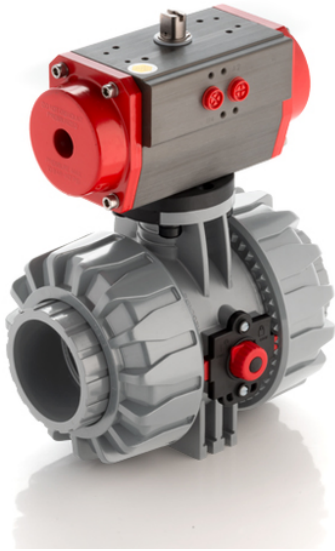

# VKDNC/CP NO – pneumatically actuated DUAL BLOCK® 2-way ball valve

Pneumatically actuated DUAL BLOCK® ball valve with NPT socket threaded ends, Normally Open.

## EPDM

Κωδικός Προϊόντος	tooltimage
VKDNCNO212E	-
VKDNCNO300E	-
VKDNCNO400E	-

## FKM

Κωδικός Προϊόντος	tooltimage
VKDNCNO212F	-
VKDNCNO300F	-
VKDNCNO400F	-