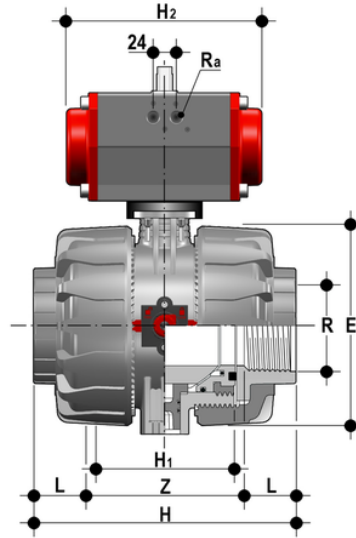

# VKDNC/CP NO – pneumatically actuated DUAL BLOCK® 2-way ball valve

Pneumatically actuated DUAL BLOCK® ball valve with NPT socket threaded ends, Normally Open.

## EPDM

Κωδικός Προϊόντος	tooltimage
VKDNCNO212E	-
VKDNCNO300E	-
VKDNCNO400E	-