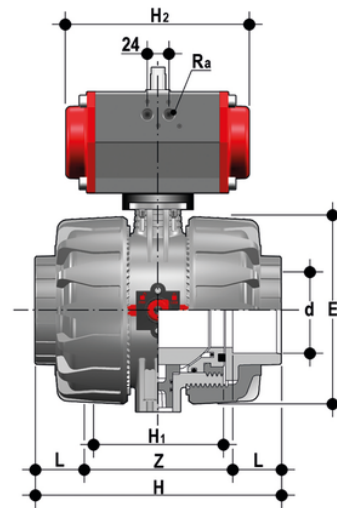

# VKDIV/CP DA – pneumatically actuated DUAL BLOCK® 2-way ball valve

Pneumatically actuated DUAL BLOCK® ball valve with metric plain socket ends for solvent welding, Double Acting.

## EPDM

Κωδικός Προϊόντος	tooltimage
VKDIVDA075E	-
VKDIVDA090E	-
VKDIVDA110E	-