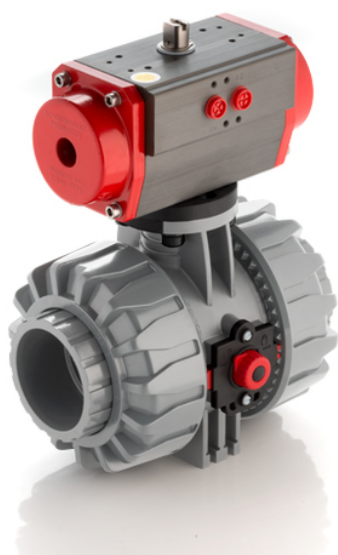

# VKDDC/CP NO - pneumatically actuated DUAL BLOCK® 2-way ball valve

Pneumatically actuated DUAL BLOCK® ball valve with metric plain spigot ends for solvent welding, Normally Open.

## EPDM

Κωδικός Προϊόντος	tooltiplmage
VKDDCNO075E	-
VKDDCNO090E	-
VKDDCNO110E	-