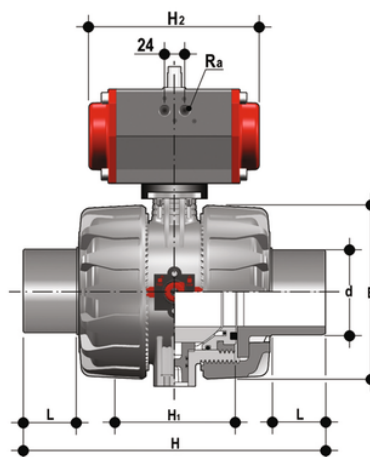

# VKDDC/CP NO - pneumatically actuated DUAL BLOCK® 2-way ball valve

Pneumatically actuated DUAL BLOCK® ball valve with metric plain spigot ends for solvent welding, Normally Open.

## EPDM

Κωδικός Προϊόντος	tooltiplmage
VKDDCNO075E	-
VKDDCNO090E	-
VKDDCNO110E	-