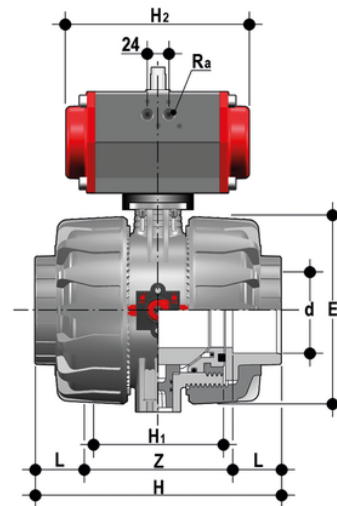

VKDIV/CP NC – pneumatically actuated DUAL BLOCK® 2-way ball valve

Pneumatically actuated DUAL BLOCK® ball valve with metric plain socket ends for solvent welding, Normally Closed.

EPDM

Κωδικός Προϊόντος	tooltimage
VKDIVNC075E	-
VKDIVNC090E	-
VKDIVNC110E	-

FKM

Κωδικός Προϊόντος	tooltimage
VKDIVNC075F	-
VKDIVNC090F	-
VKDIVNC110F	-