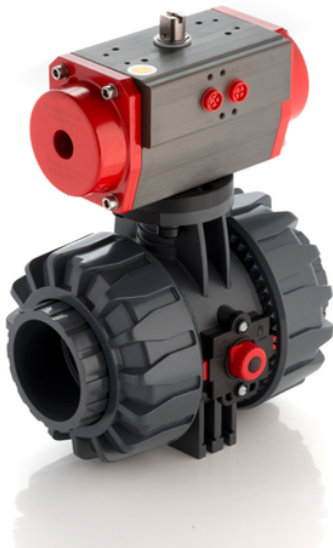

VKDIV/CP NC – pneumatically actuated DUAL BLOCK® 2-way ball valve

Pneumatically actuated DUAL BLOCK® ball valve with metric plain socket ends for solvent welding, Normally Closed.

EPDM

Κωδικός Προϊόντος	tooltimage
VKDIVNC075E	-
VKDIVNC090E	-
VKDIVNC110E	-

FKM

Κωδικός Προϊόντος	tooltimage
VKDIVNC075F	-
VKDIVNC090F	-
VKDIVNC110F	-