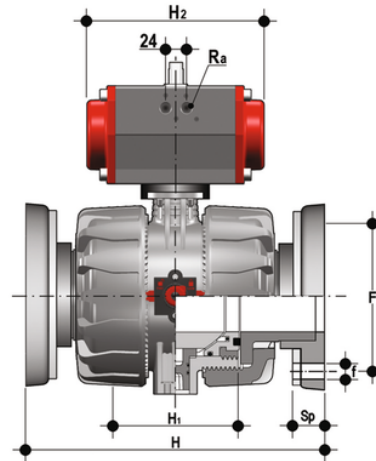

VKDOC/CP DA – pneumatically actuated DUAL BLOCK® 2-way ball valve

VKDOC: Pneumatically actuated DUAL BLOCK® ball valve with DIN 2501 – EN 1092 fixed flanges according to EN 558-1, Double Acting.

VKDOAC: Pneumatically actuated DUAL BLOCK® ball valve with ANSI B16.5 cl. 150 #FF fixed flanges, Double Acting.