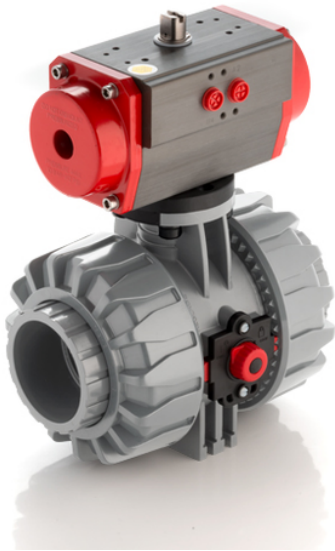

VKDOC/CP DA – pneumatically actuated DUAL BLOCK® 2-way ball valve

VKDOC: Pneumatically actuated DUAL BLOCK® ball valve with DIN 2501 – EN 1092 fixed flanges according to EN 558-1, Double Acting.

VKDOAC: Pneumatically actuated DUAL BLOCK® ball valve with ANSI B16.5 cl. 150 #FF fixed flanges, Double Acting.

EPDM

Κωδικός προϊόντος

VKDOCD A075E

VKDOCD A090E

VKDOCD A110E

FKM

Κωδικός προϊόντος

VKDOCD A075F