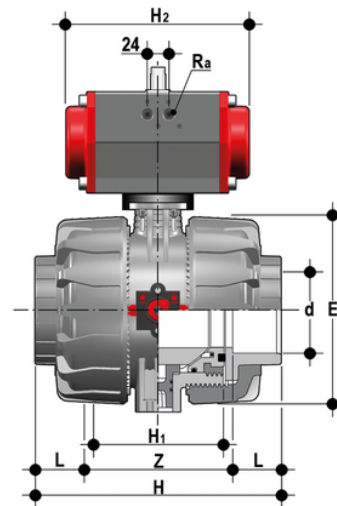

VKDIV/CP NO – pneumatically actuated DUAL BLOCK® 2-way ball valve

Pneumatically actuated DUAL BLOCK® ball valve with metric plain socket ends for solvent welding, Normally Open.

EPDM

Κωδικός Προϊόντος	tooltimage
VKDIVNO075E	-
VKDIVNO090E	-
VKDIVNO110E	-

FKM

Κωδικός Προϊόντος	tooltimage
VKDIVNO075F	-
VKDIVNO090F	-
VKDIVNO110F	-