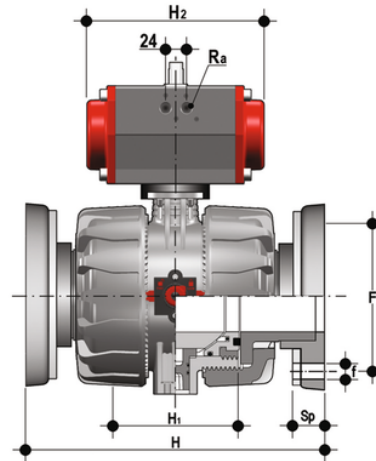

VKDOC/CP NC – pneumatically actuated DUAL BLOCK® 2-way ball valve

VKDOC: Pneumatically actuated DUAL BLOCK® ball valve with DIN 2501 – EN 1092 fixed flanges according to EN 558-1, Normally Closed.

VKDOAC: Pneumatically actuated DUAL BLOCK® ball valve with ANSI B16.5 cl. 150 #FF fixed flanges, Normally Closed.