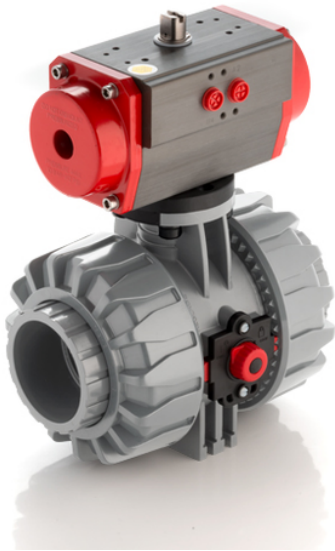

VKDOC/CP NC – pneumatically actuated DUAL BLOCK® 2-way ball valve

VKDOC: Pneumatically actuated DUAL BLOCK® ball valve with DIN 2501 – EN 1092 fixed flanges according to EN 558-1, Normally Closed.

VKDOAC: Pneumatically actuated DUAL BLOCK® ball valve with ANSI B16.5 cl. 150 #FF fixed flanges, Normally Closed.

EPDM

Κωδικός προϊόντος

VKDOCNC075E

VKDOCNC090E

VKDOCNC110E

FKM

Κωδικός προϊόντος

VKDOCNC075F

VKDOCNC090F

VKDOCNC110F