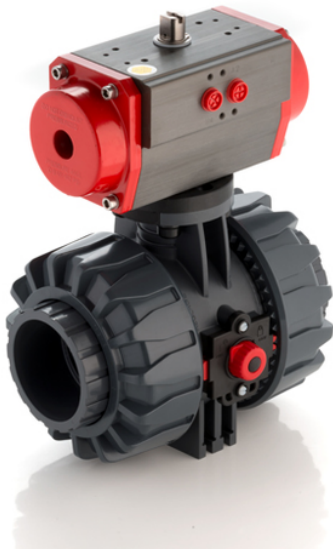

VKDFV/CP DA – pneumatically actuated DUAL BLOCK® 2-way ball valve

Pneumatically actuated DUAL BLOCK® ball valve with BS parallel socket threaded ends, Double Acting.

EPDM

Κωδικός Προϊόντος	tooltiplmage
VKDFVDA212E	-
VKDFVDA300E	-
VKDFVDA400E	-

FKM

Κωδικός Προϊόντος	tooltiplmage
VKDFVDA212F	-
VKDFVDA300F	-
VKDFVDA400F	-