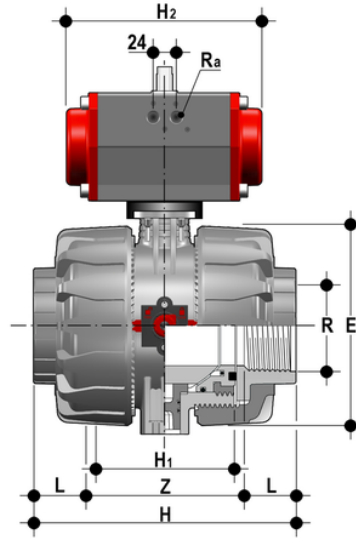

VKDFV/CP DA – pneumatically actuated DUAL BLOCK® 2-way ball valve

Pneumatically actuated DUAL BLOCK® ball valve with BS parallel socket threaded ends, Double Acting.

EPDM

Κωδικός Προϊόντος

VKDFVDA212E

VKDFVDA300E

VKDFVDA400E

FKM

Κωδικός Προϊόντος

VKDFVDA212F

VKDFVDA300F

VKDFVDA400F