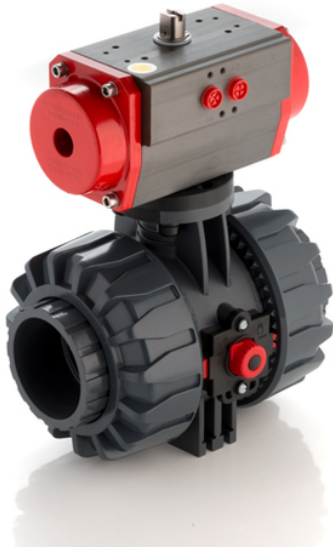

VKDFV/CP DA – pneumatically actuated DUAL BLOCK® 2-way ball valve

Pneumatically actuated DUAL BLOCK® ball valve with BS parallel socket threaded ends, Double Acting.

EPDM

Κωδικός Προϊόντος

VKDFVDA212E

VKDFVDA300E

VKDFVDA400E

FKM

Κωδικός Προϊόντος

VKDFVDA212F

VKDFVDA300F

VKDFVDA400F