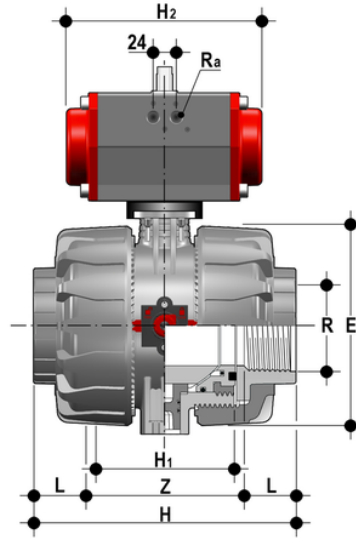

VKDFV/CP DA – pneumatically actuated DUAL BLOCK® 2-way ball valve

Pneumatically actuated DUAL BLOCK® ball valve with BS parallel socket threaded ends, Double Acting.

EPDM

Κωδικός Προϊόντος	tooltiplmage
VKDFVDA212E	-
VKDFVDA300E	-
VKDFVDA400E	-

FKM

Κωδικός Προϊόντος	tooltiplmage
VKDFVDA212F	-
VKDFVDA300F	-
VKDFVDA400F	-