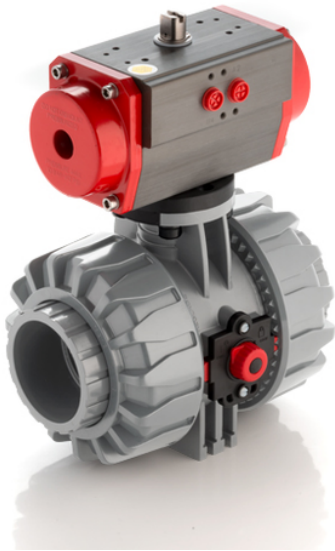

# VKDOC/CP NO – pneumatically actuated DUAL BLOCK® 2-way ball valve

VKDOC: Pneumatically actuated DUAL BLOCK® ball valve with DIN 2501 – EN 1092 fixed flanges\*\* according to EN 558-1, Normally Open.

VKDOAC: pneumatically actuated DUAL BLOCK® ball valve with ANSI B16.5 cl. 150 #FF fixed flanges\*\*, Normally Open.

### Κωδικός προϊόντος

VKDOCNO075E

VKDOCNO090E

VKDOCNO110E