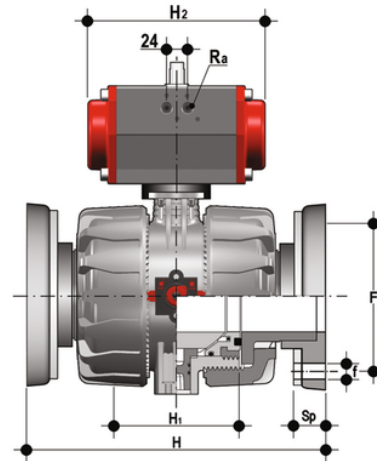

# VKDOC/CP NO – pneumatically actuated DUAL BLOCK® 2-way ball valve

VKDOC: Pneumatically actuated DUAL BLOCK® ball valve with DIN 2501 – EN 1092 fixed flanges\*\* according to EN 558-1, Normally Open.

VKDOAC: pneumatically actuated DUAL BLOCK® ball valve with ANSI B16.5 cl. 150 #FF fixed flanges\*\*, Normally Open.