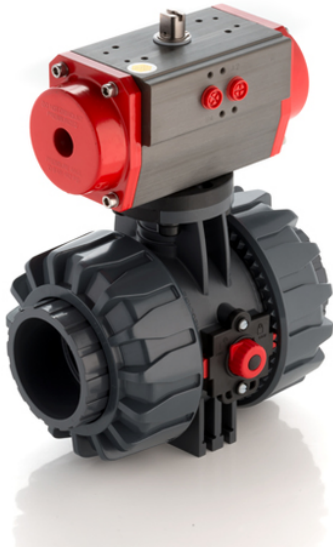

VKDFV/CP NC – pneumatically actuated DUAL BLOCK® 2-way ball valve

Pneumatically actuated DUAL BLOCK® ball valve with BS parallel socket threaded ends, Normally Closed.

EPDM

Κωδικός Προϊόντος	tooltimage
VKDFVNC212E	-
VKDFVNC300E	-
VKDFVNC400E	-

FKM

Κωδικός Προϊόντος	tooltimage
VKDFVNC212F	-
VKDFVNC300F	-
VKDFVNC400F	-