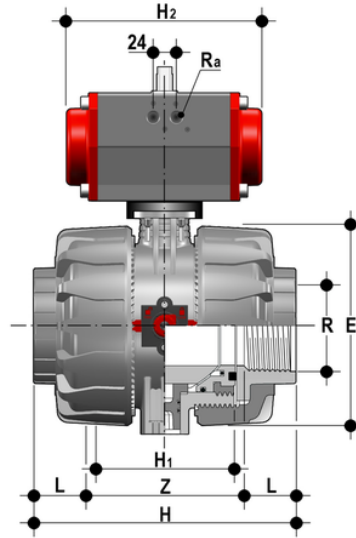

VKDFV/CP NC – pneumatically actuated DUAL BLOCK® 2-way ball valve

Pneumatically actuated DUAL BLOCK® ball valve with BS parallel socket threaded ends, Normally Closed.

EPDM

Κωδικός Προϊόντος	tooltimage
VKDFVNC212E	-
VKDFVNC300E	-
VKDFVNC400E	-

FKM

Κωδικός Προϊόντος	tooltimage
VKDFVNC212F	-
VKDFVNC300F	-
VKDFVNC400F	-