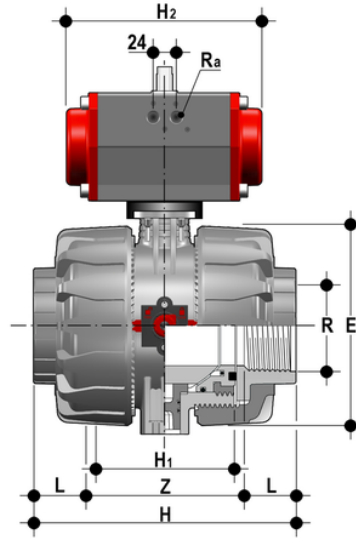

# VKDFV/CP NO – pneumatically actuated DUAL BLOCK® 2-way ball valve

Pneumatically actuated DUAL BLOCK® ball valve with BS parallel socket threaded ends, Normally Open.

## EPDM

Κωδικός Προϊόντος	tooltimage
VKDFVNO212E	-
VKDFVNO300E	-
VKDFVNO400E	-