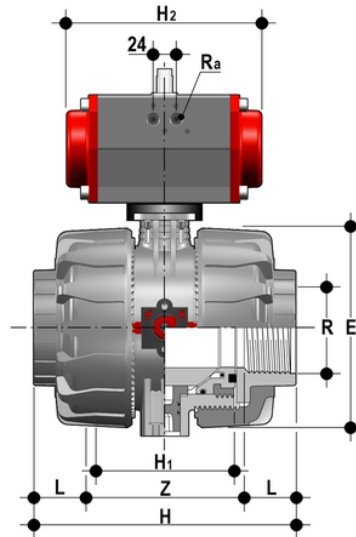

VKDFV/CP NO – pneumatically actuated DUAL BLOCK® 2-way ball valve

Pneumatically actuated DUAL BLOCK® ball valve with BS parallel socket threaded ends, Normally Open.

EPDM

Κωδικός Προϊόντος

VKDFVNO212E

VKDFVNO300E

VKDFVNO400E

FKM

Κωδικός Προϊόντος

VKDFVNO212F

VKDFVNO300F

VKDFVNO400F