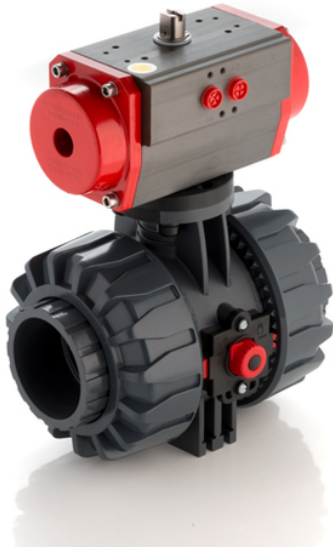

# VKDFV/CP NO – pneumatically actuated DUAL BLOCK® 2-way ball valve

Pneumatically actuated DUAL BLOCK® ball valve with BS parallel socket threaded ends, Normally Open.

## EPDM

Κωδικός Προϊόντος	tooltimage
VKDFVNO212E	-
VKDFVNO300E	-
VKDFVNO400E	-

## FKM

Κωδικός Προϊόντος	tooltimage
VKDFVNO212F	-
VKDFVNO300F	-
VKDFVNO400F	-