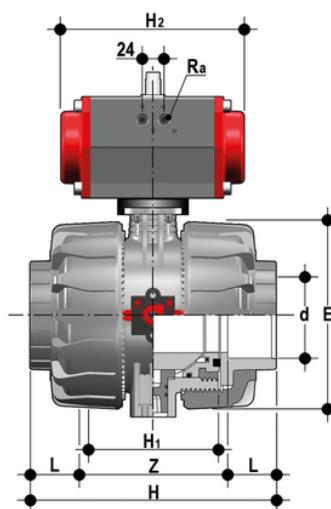

VKDAC/CP DA – pneumatically actuated DUAL BLOCK® 2-way ball valve

2 way DUAL BLOCK® ball valve with female ends for solvent welding, ASTM series with pneumatic actuator, Double-Acting function.

EPDM

Κωδικός Προϊόντος	tooltimage
VKDACDA212E	-
VKDACDA300E	-
VKDACDA400E	-

FKM

Κωδικός Προϊόντος	tooltimage
VKDACDA212F	-
VKDACDA300F	-
VKDACDA400F	-