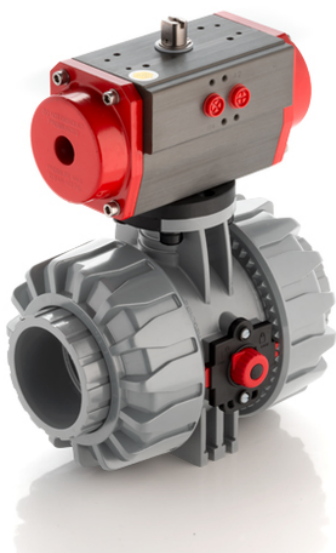

VKDAC/CP DA – pneumatically actuated DUAL BLOCK® 2-way ball valve

2 way DUAL BLOCK® ball valve with female ends for solvent welding, ASTM series with pneumatic actuator, Double-Acting function.

EPDM

Κωδικός Προϊόντος	tooltimage
VKDACDA212E	-
VKDACDA300E	-
VKDACDA400E	-

FKM

Κωδικός Προϊόντος	tooltimage
VKDACDA212F	-
VKDACDA300F	-
VKDACDA400F	-