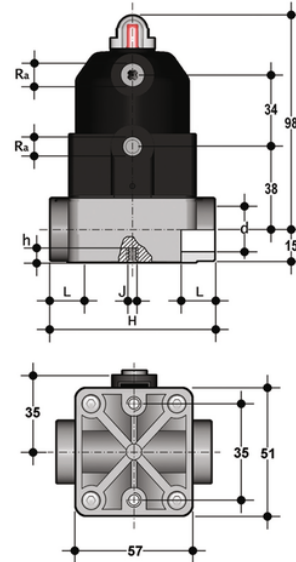

CMIM/CP NC – pneumatically actuated compact diaphragm valve DN 12:15

Pneumatically actuated compact diaphragm valve with metric plain socket ends for socket welding, Normally Closed.

EPDM

Κωδικός Προϊόντος