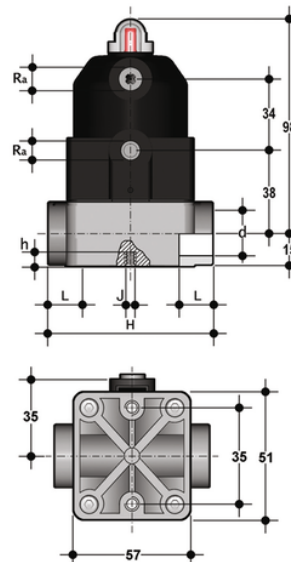

# CMIM/CP NC - pneumatically actuated compact diaphragm valve DN 12:15

Pneumatically actuated compact diaphragm valve with metric plain socket ends for socket welding, Normally Closed.