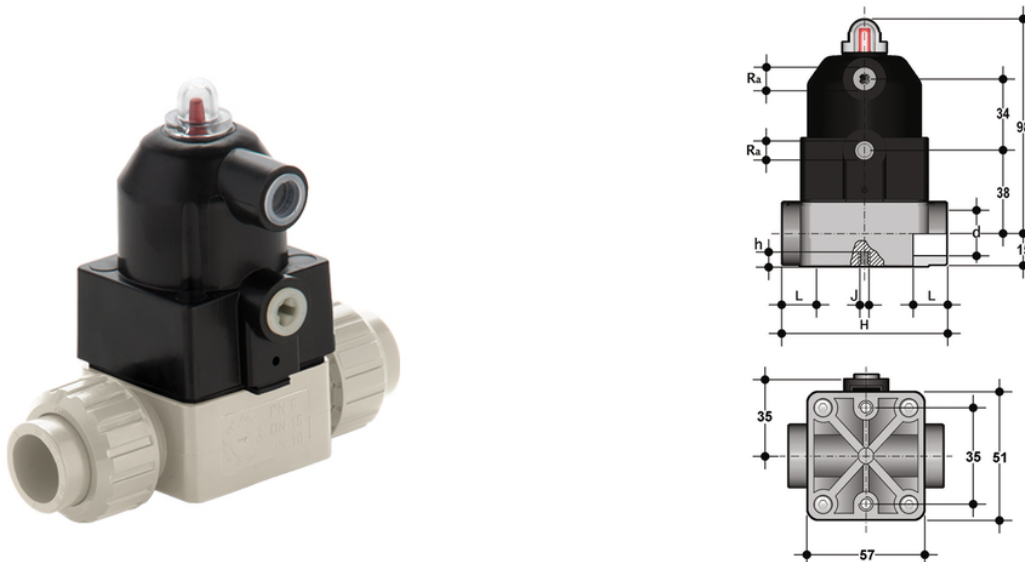

CMIM/CP NO – pneumatically actuated compact diaphragm valve DN 12:15

Pneumatically actuated compact diaphragm valve with metric plain socket ends for socket welding, Normally Open.

EPDM

Κωδικός Προϊόντος	tooltiplmage
CMIMNO016E	-
CMIMNO020E	-