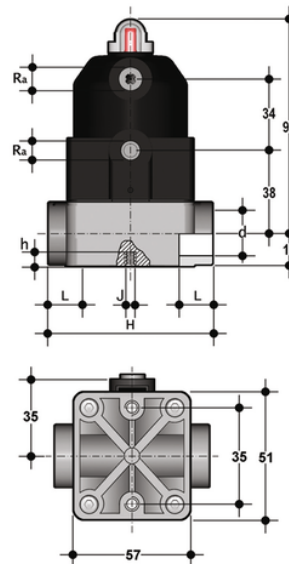

CMIM/CP NO – pneumatically actuated compact diaphragm valve DN 12:15

Pneumatically actuated compact diaphragm valve with metric plain socket ends for socket welding, Normally Open.

EPDM

Κωδικός Προϊόντος